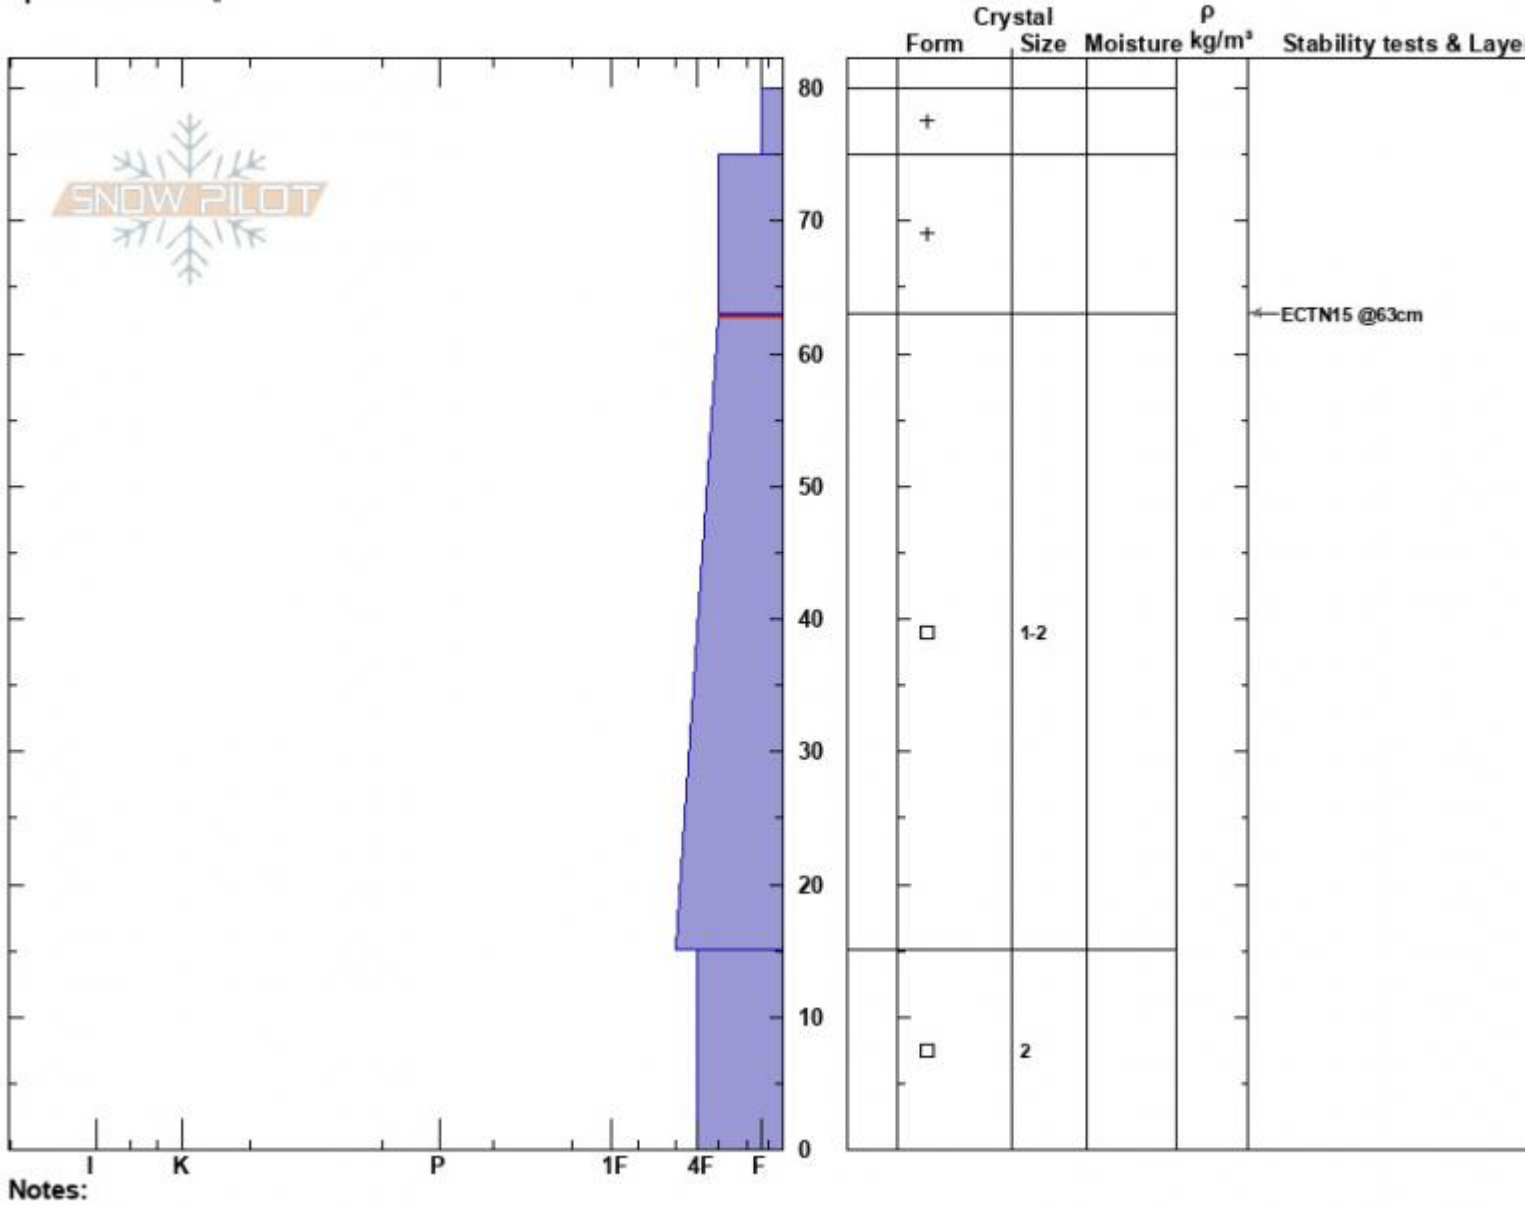

Ski Hill  
 Lionhead Range  
 MT  
 Elevation: 8086 ft  
 Aspect: 90°  
 Specifics: Cracking

Alex Haddad  
 11/28/2022 - 12:03pm  
 Co-ord: 44.70360N, -111.29750W  
 Slope Angle: 22°  
 Wind Loading: previous

Stability: Fair  
 Air Temperature:  
 Sky Cover: CLR  
 Precipitation: NO  
 Wind: Calm

HS:80  
 PF:40  
 PS:15  
 Layer Notes:  
 63-15cm:Problematic layer

Advisory Region  
 Lionhead Range  
 Longitude  
 -111.29W  
 Latitude  
 44.70N  
 Lionhead Range, 2022-11-29