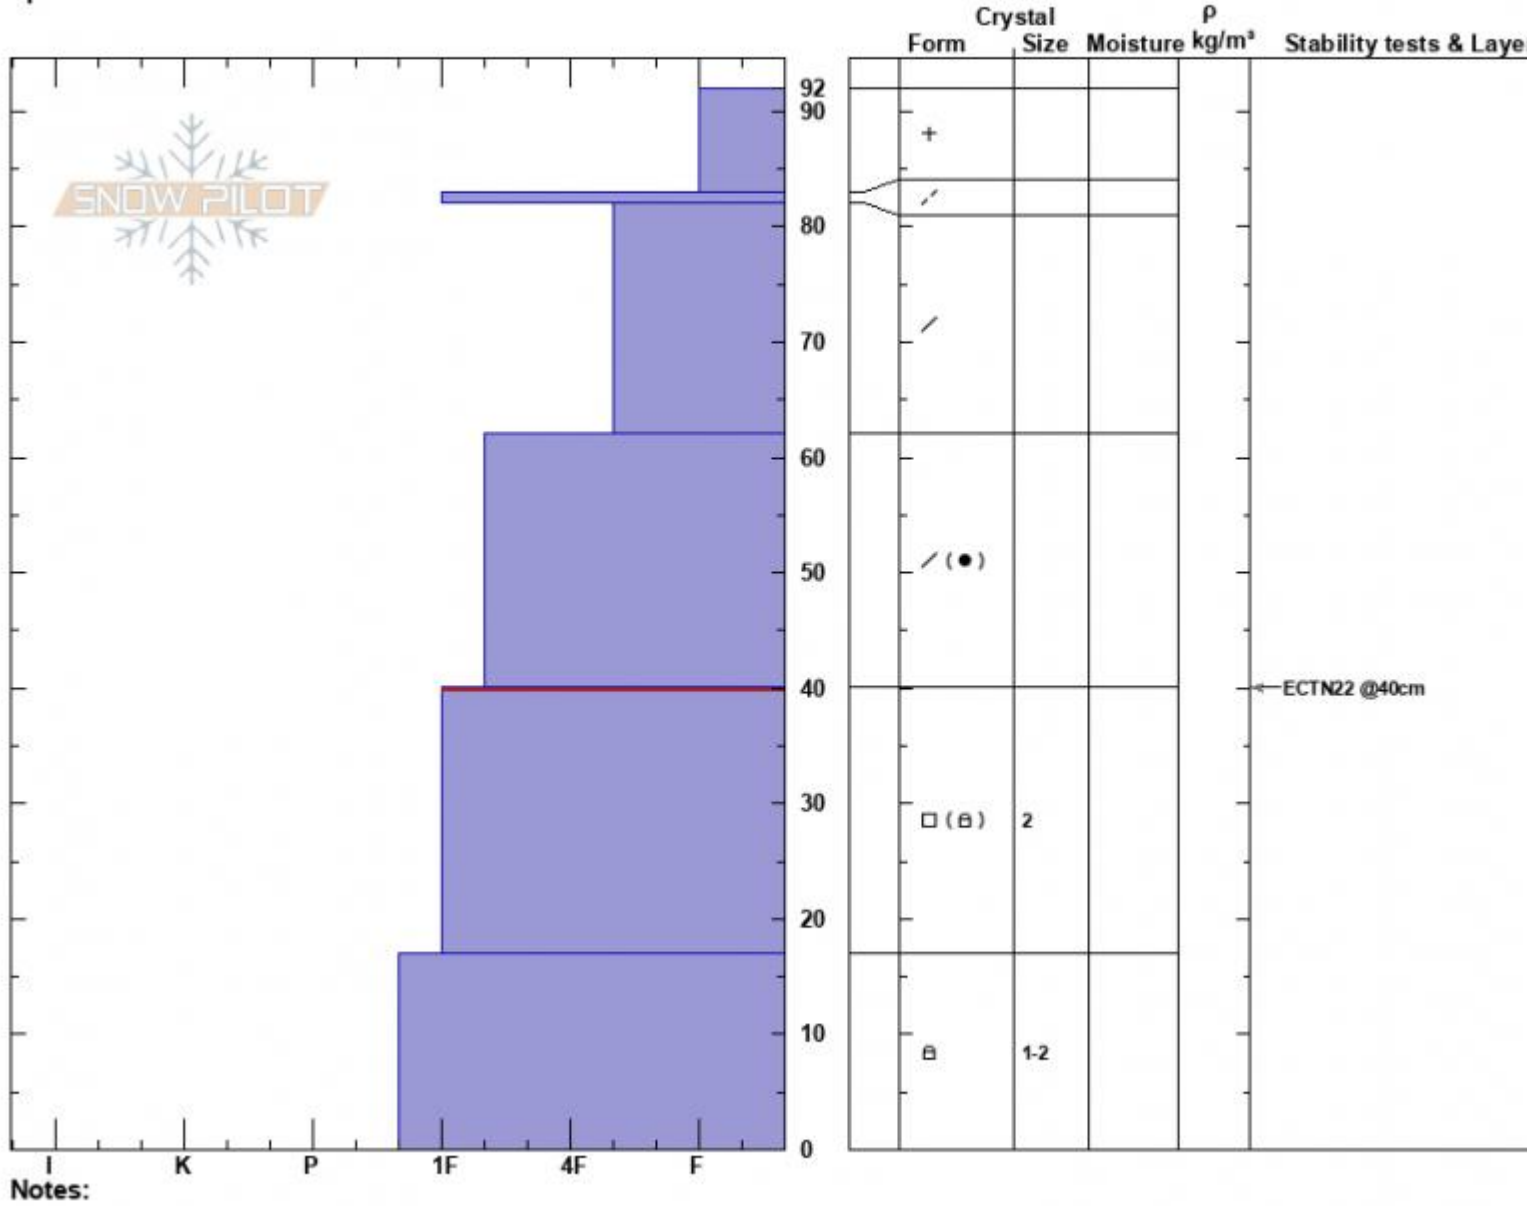

Lower Fifth Grade  
 Madison Range-N  
 MT  
 Elevation: 8707 ft  
 Aspect: 260°  
 Specifics:

Dave Zinn  
 11/29/2022 - 11:00am  
 Co-ord: 45.32680N, -111.38629W  
 Slope Angle: 15°  
 Wind Loading: no

Stability: Good  
 Air Temperature: -16°C  
 Sky Cover: OVC  
 Precipitation: S-1  
 Wind: S Light Breeze

HS:92  
 PF:80  
 Layer Notes:  
 40-17cm: Problematic layer

Advisory Region  
 Northern Madison  
 Longitude  
 -111.39W  
 Latitude  
 45.34N  
 Northern Madison, 2022-11-30