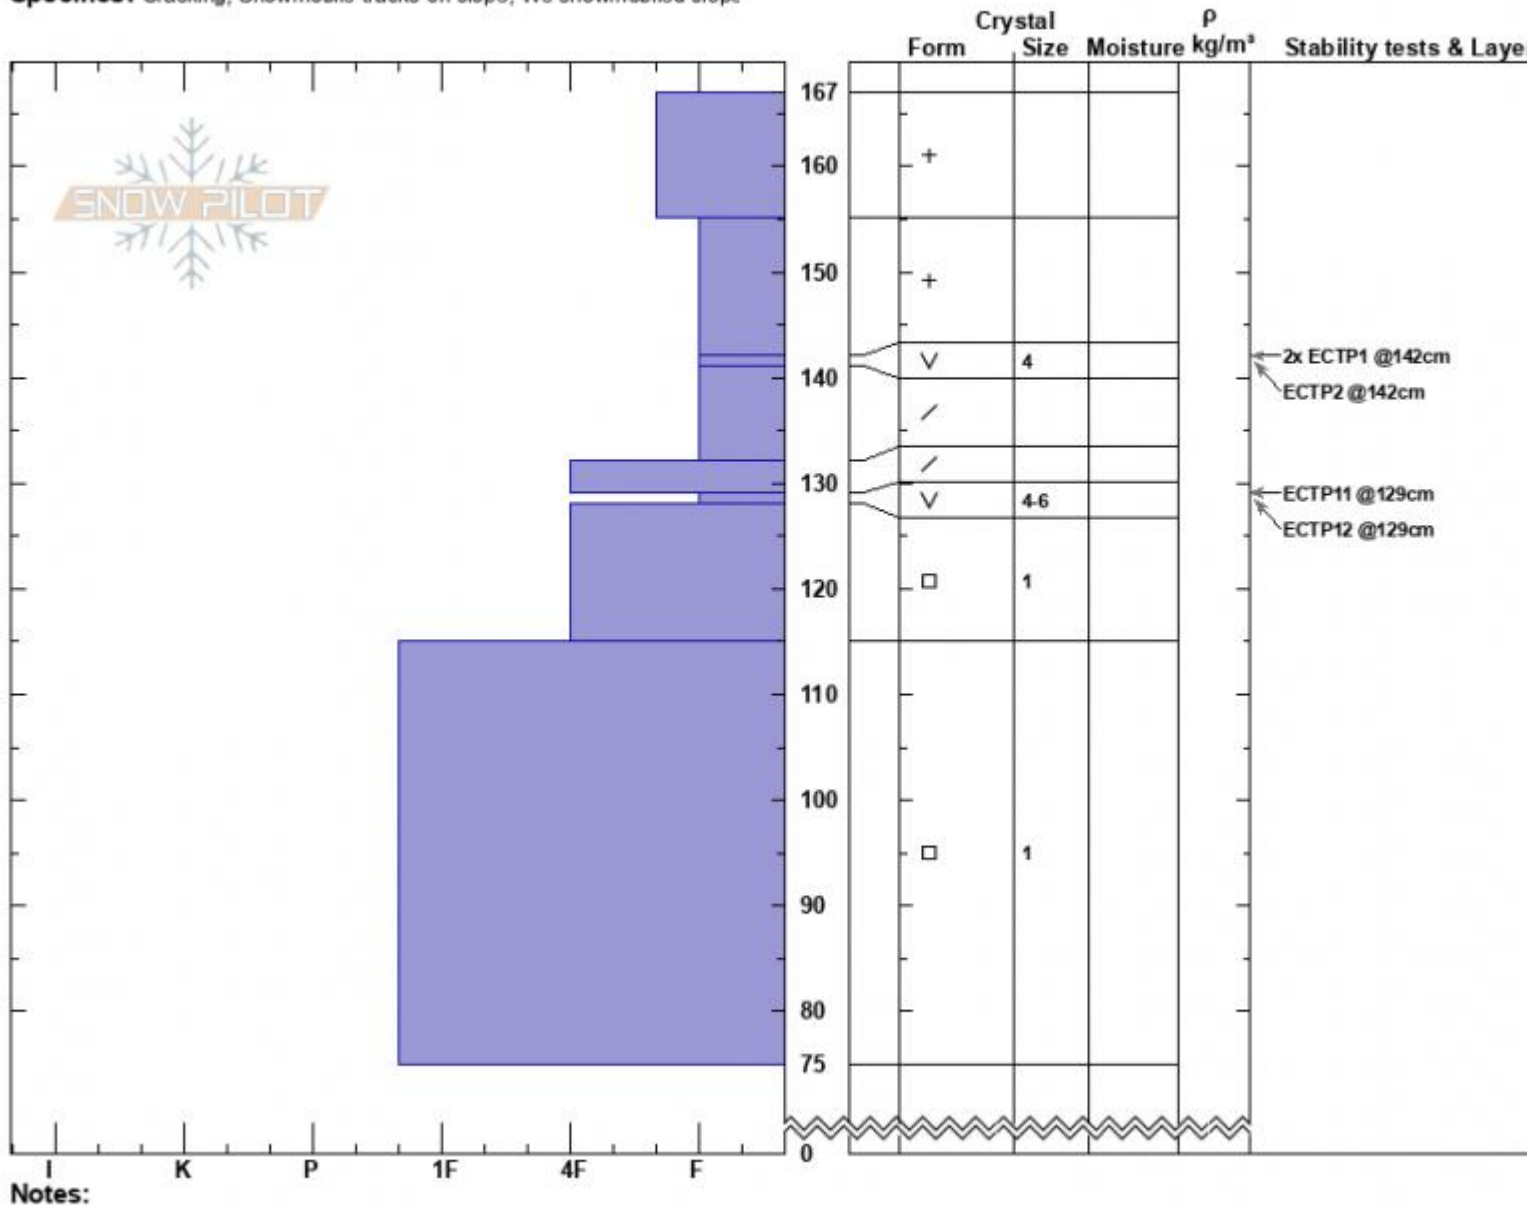

2nd Yellowmule  
Madison Range-N  
MT

Elevation: 9400 ft  
Aspect: 60°

Specifics: Cracking; Snowmobile tracks on slope; We snowmobiled slope

Ian Hoyer  
01/26/2023 - 11:00am  
Co-ord: 45.17751N, -111.40103W  
Slope Angle: 25°  
Wind Loading: previous

Stability: Poor  
Air Temperature:  
Sky Cover: OVC  
Precipitation: NO  
Wind: NW Moderate

HS:167 Layer Notes:  
129-128cm: Problematic layer

Advisory Region  
Northern Madison  
Longitude  
-111.38W  
Latitude  
45.17N  
Northern Madison, 2023-01-26